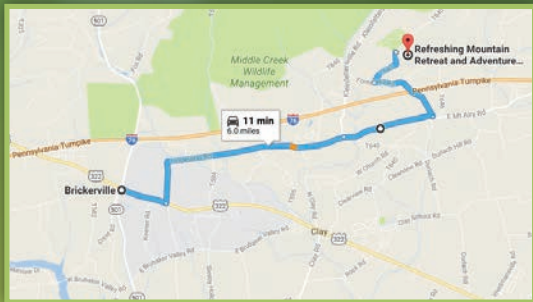

July thru November Road Detour...

Route 322 East Bound (from Brickerville):

Follow US-322 E to Hopeland Rd.

Turn Left onto Hopeland Rd. (0.2 mi)

Hopeland Rd. changes into Mt. Airy Rd.- remain on until Forest Hill Rd.

Turn Left on Forest Hill Rd. (1 mi)

Turn Right on Furnace Hill Rd. (.5 mi)

Turn Right on Camp Rd. (Refreshing Mountain Entrance)

Arrived for your Adventure!

ROAD CLOSED:

The road closure is
from July thru Nov.
2017. Repairs are
being made on

**Kleinfeltersville
Road.** This road is

closed to thru-traffic during
these repairs.

Route 322 West Bound (from Ephrata):

Turn Right on Durlach Rd. (1.0 miles)

Turn Right on Indiantown Rd. (0.4 miles)

Turn Left on Flintstone Rd. (0.9 miles)

Turn Left on Indian Run Rd. (0.3 miles)

Turn Left on Mt. Airy Rd. (0.5 miles)

Right on Forest Hill Rd. (1.0 miles)

Turn Right on Furnace Hill Rd. (0.5 miles)

Turn Right into the Refreshing Mountain
Entrance.